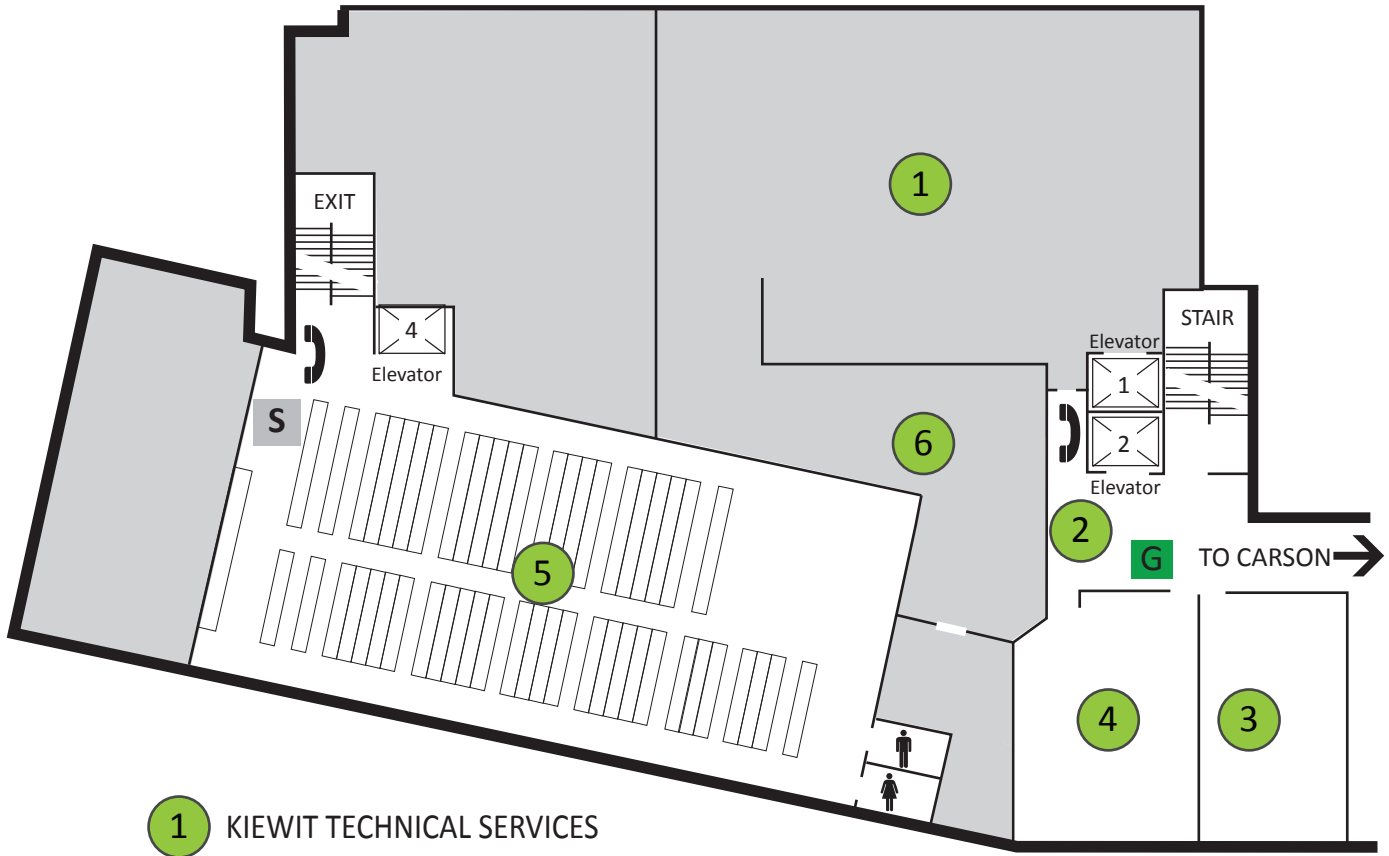

BERRY FLOOR GUIDE

LOWER LEVEL

- 1 KIEWIT TECHNICAL SERVICES
- 2 PUBLIC PRINTING / GREENPRINT
- 3 CARSON ROOM L01 } Access via elevator 2,
Carson Stairs
- 4 CARSON ROOM L02 }
- 5 COLLECTIONS
- 6 DATA/VIDEO NETWORK OPERATIONS

- S Scanner
- Phone
- Restrooms
- Non-Public Areas
- G Greenprint

CROSS-SECTION