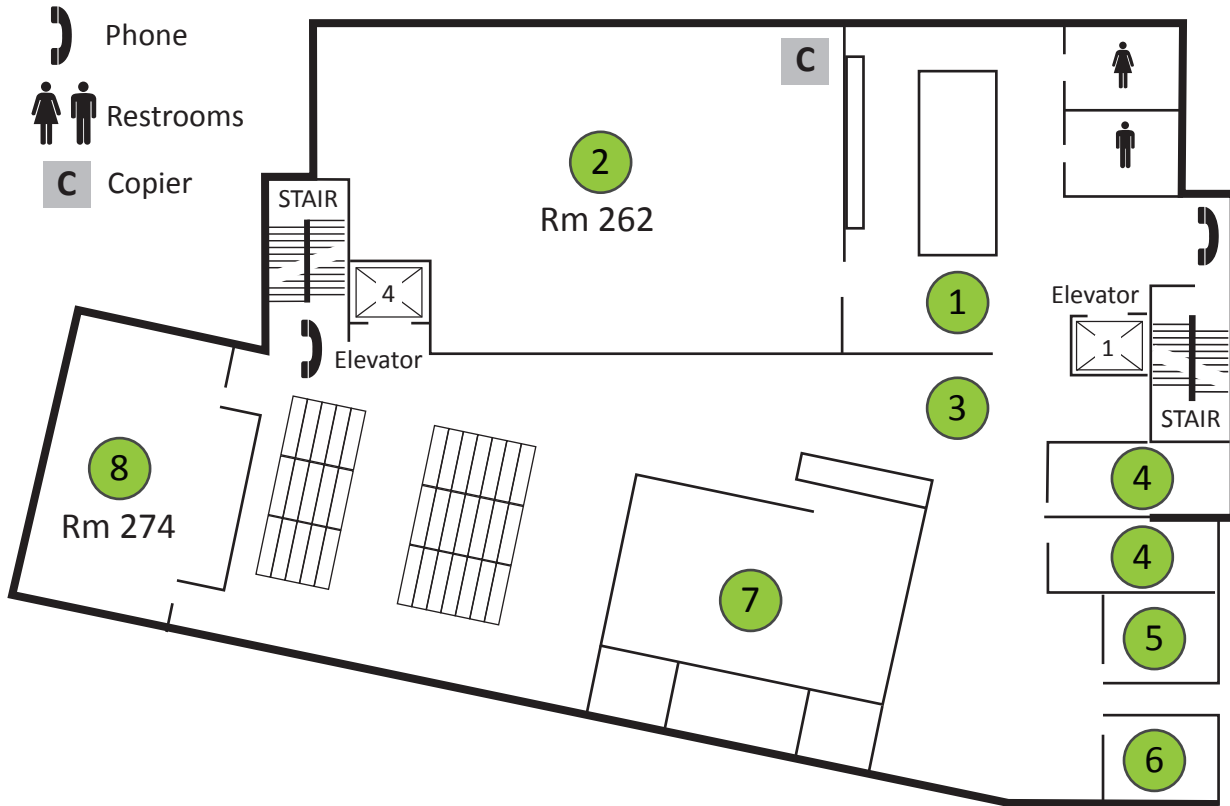

BERRY FLOOR GUIDE LEVEL 2

- 1 EVANS CLERESTORY STUDY
- 2 EVANS MAP ROOM
- 3 JONES MEDIA CENTER
- 4 PROJECT ROOMS 278 & 279
- 5 SEMINAR ROOM 277
- 6 CONFERENCE ROOM 276
- 7 STAFF OFFICES
- 8 STARR INSTRUCTIONAL CENTER

CROSS-SECTION